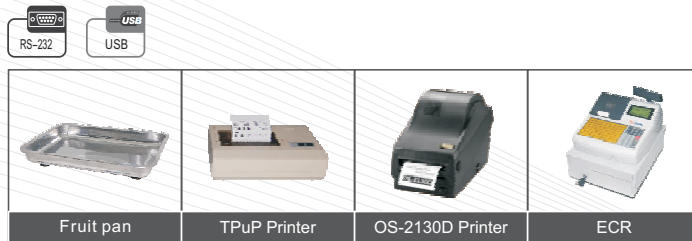

JP Price Computing Scales

Model Name	Capacity	Readability	Division	Approx. weight	Approval
JP-6K	6kg	1g	6,000d	5.8kg	CE
JP-15K	15kg	2g	6,000d	5.8kg	CE
JP-30K	30kg	5g	6,000d	5.8kg	CE
JP-45K	45kg	10g	6,000d	5.8kg	CE
JP-6K-M	6kg	2g	3,000e	5.8kg	CE, OIML
JP-15K-M	15kg	5g	3,000e	5.8kg	CE, OIML
JP-30K-M	30kg	10g	3,000e	5.8kg	CE, OIML
JP-45K-M	45kg	20g	3,000e	5.8kg	CE, OIML
JP-6K-MR	6kg	1g/2g	2 x 3,000e	5.8kg	CE, OIML
JP-15K-MR	15kg	2g/5g	2 x 3,000e	5.8kg	CE, OIML
JP-30K-MR	30kg	5g/10g	2 x 3,000e	5.8kg	CE, OIML
JP-45K-MR	45kg	10g/20g	2 x 3,000e	5.8kg	CE, OIML

Options